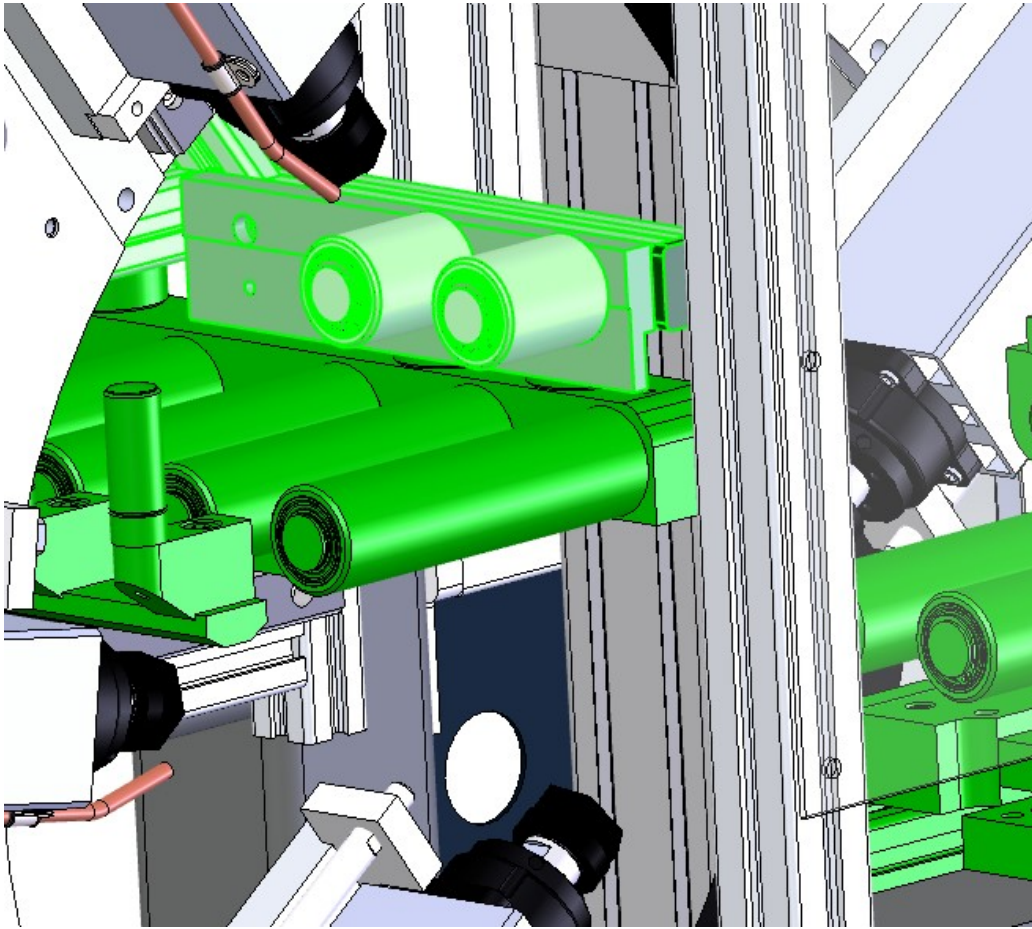

Fichier:Autoflow Maintenance - Machining Centre Screenshot 2022-12-08 154422.jpg

No higher resolution available.


Autoflow_Maintenance_-_Machining_Centre_Screenshot_2022-12-08_154422

File history

Click on a date/time to view the file as it appeared at that time.

	Date/Time	Thumbnail	Dimensions	User	Comment
current	17:44, 8 December 2022		658 × 586 (127 KB)	Gareth Green (talk contribs)	Autoflow_Maintenance_-_Machining_Centre_Screenshot_2022-12-08_154422