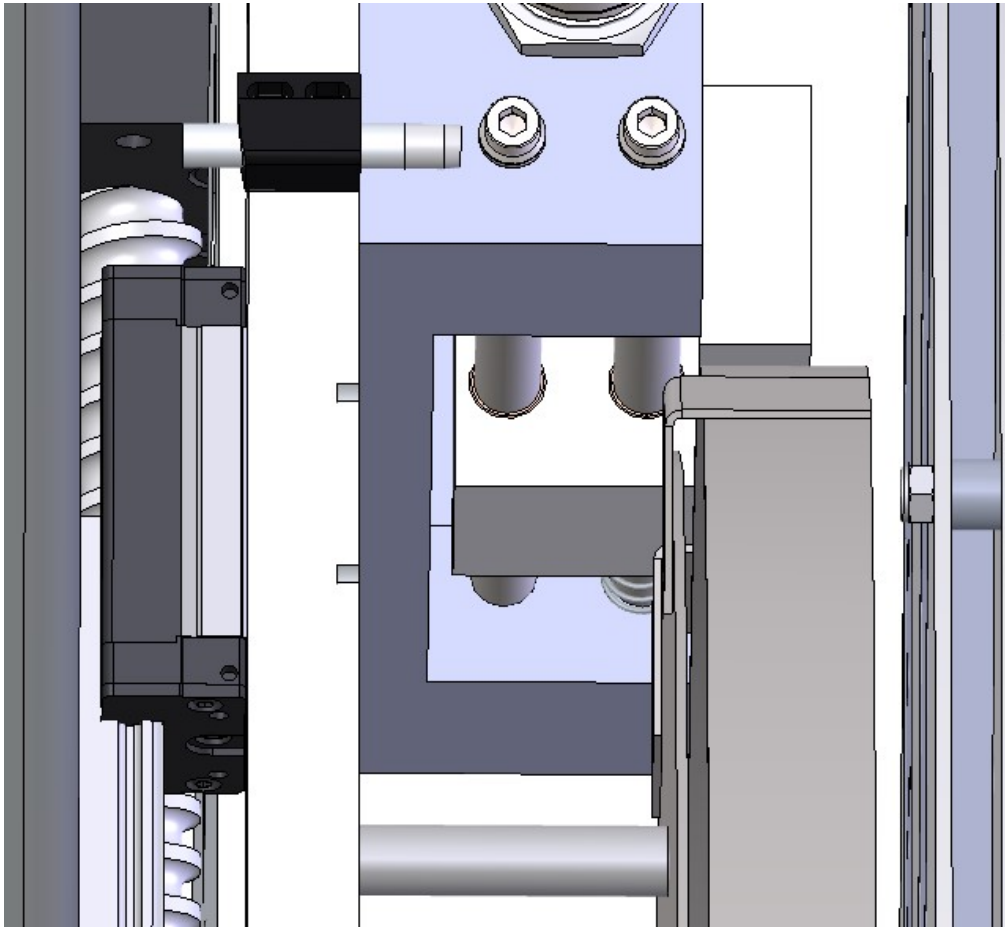

# Fichier:Autoflow Maintenance - Machining Centre Screenshot 2022-12-08 153613.jpg

No higher resolution available.
