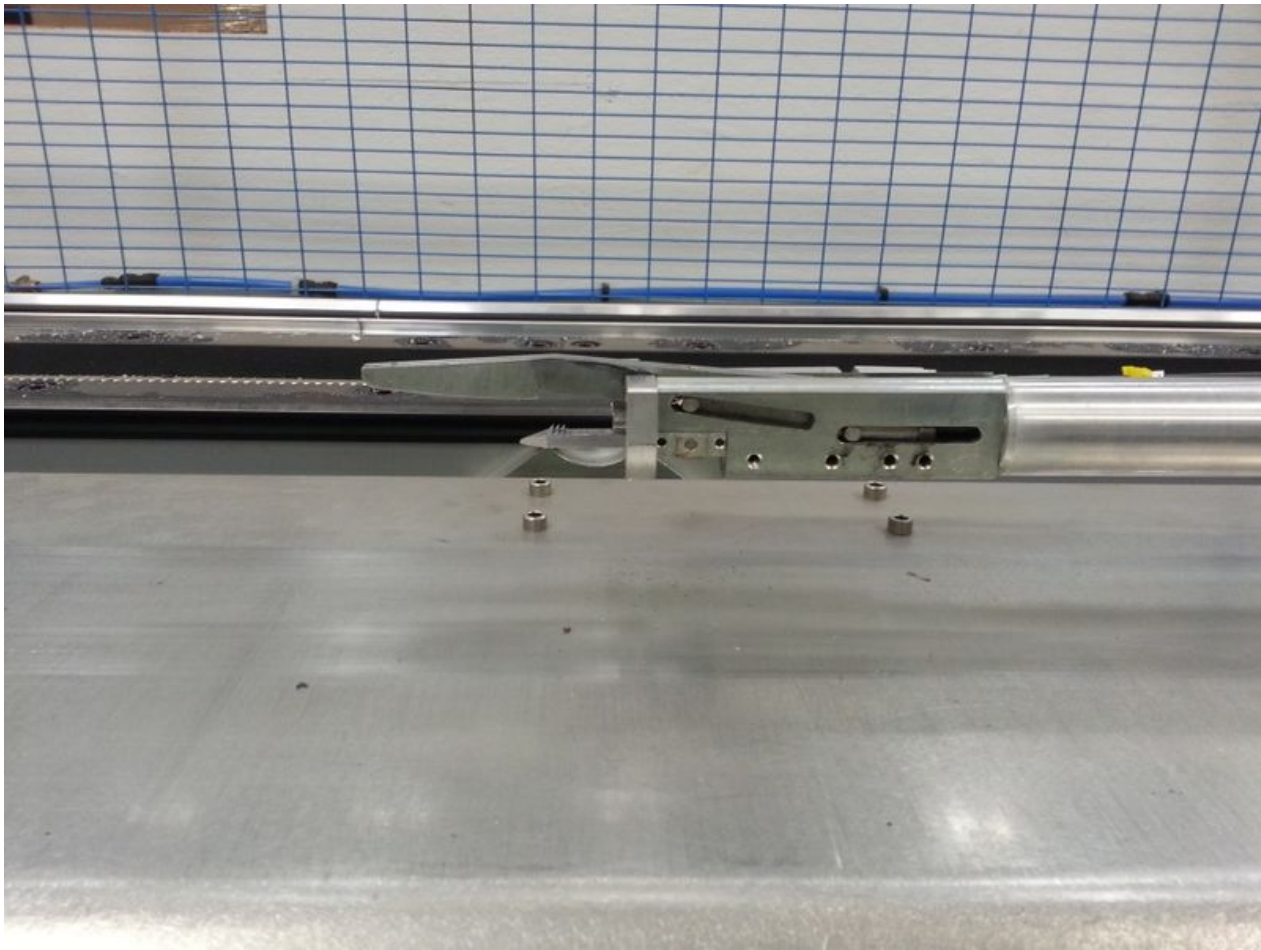

Fichier:Autoflow Maintenance - Infeed image9.jpeg



Autoflow_Maintenance_-_Infeed_image9

File history

Click on a date/time to view the file as it appeared at that time.

	Date/Time	Thumbnail	Dimensions	User	Comment
current	19:38, 22 January 2020		890 × 667 (159 KB)	Gareth Green (talk contribs)	Autoflow_Maintenance_-_Infeed_image9