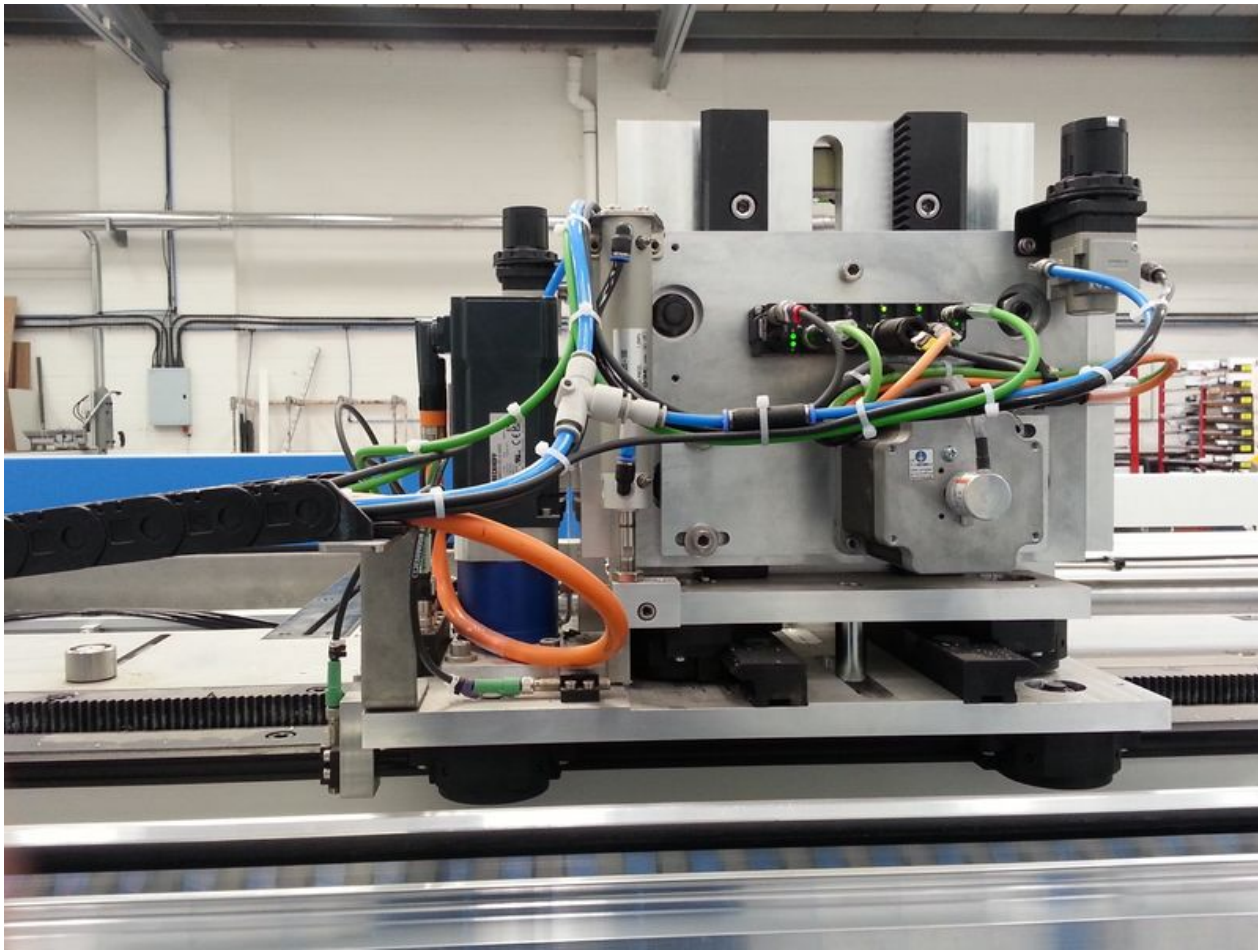

Fichier:Autoflow Maintenance - Infeed image8.jpeg



Autoflow_Maintenance_-_Infeed_image8

File history

Click on a date/time to view the file as it appeared at that time.

	Date/Time	Thumbnail	Dimensions	User	Comment
current	19:38, 22 January 2020		1,378 × 1,034 (386 KB)	Gareth Green (talk contribs)	Autoflow_Maintenance_-_Infeed_image8