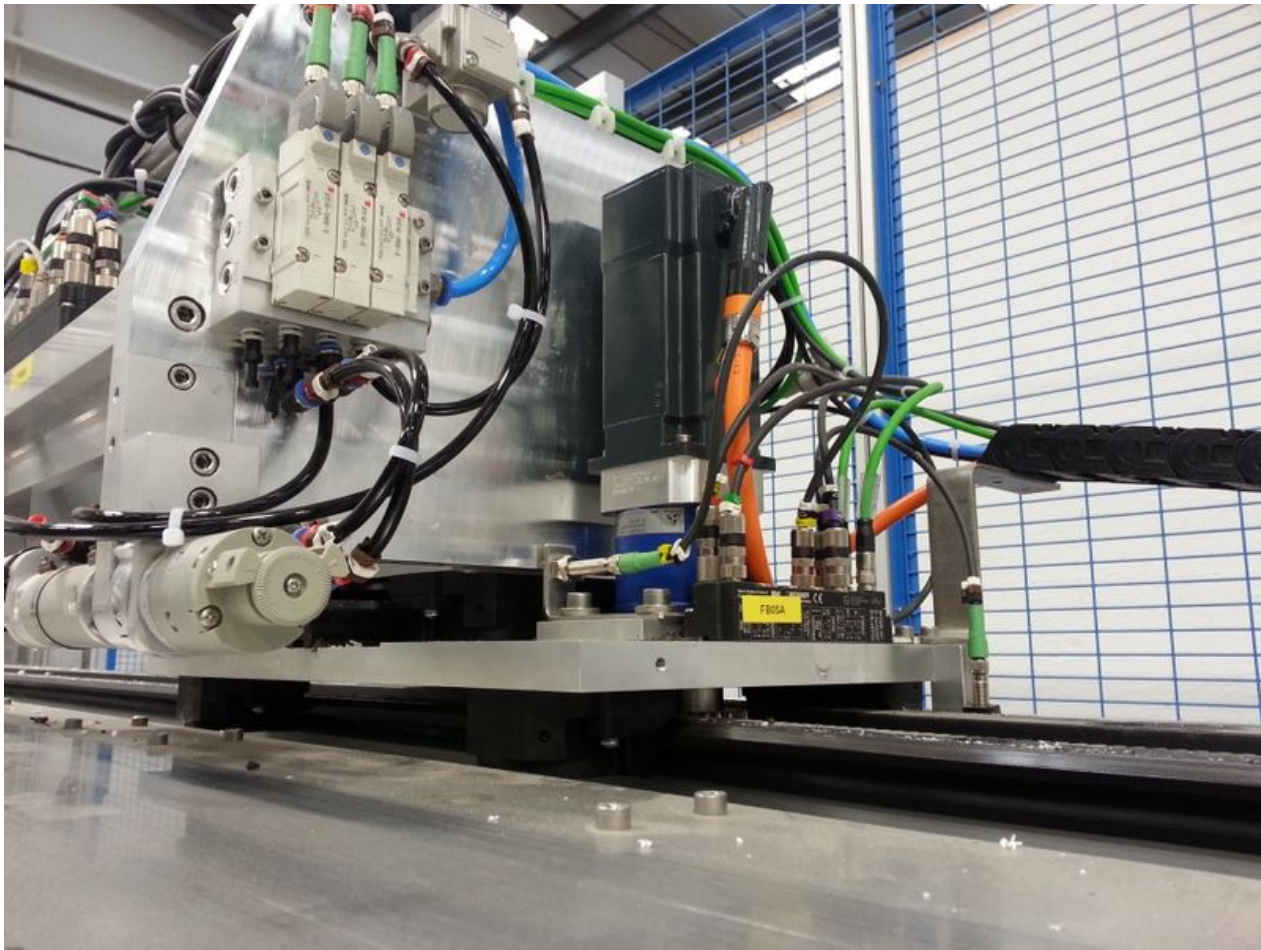

# Fichier:Autoflow Maintenance - Infeed image7.jpeg



Autoflow\_Maintenance\_-\_Infeed\_image7

## File history

Click on a date/time to view the file as it appeared at that time.

	Date/Time	Thumbnail	Dimensions	User	Comment
current	19:38, 22 January 2020		911 × 683 (238 KB)	Gareth Green (talk   contribs)	Autoflow_Maintenance_-_Infeed_image7