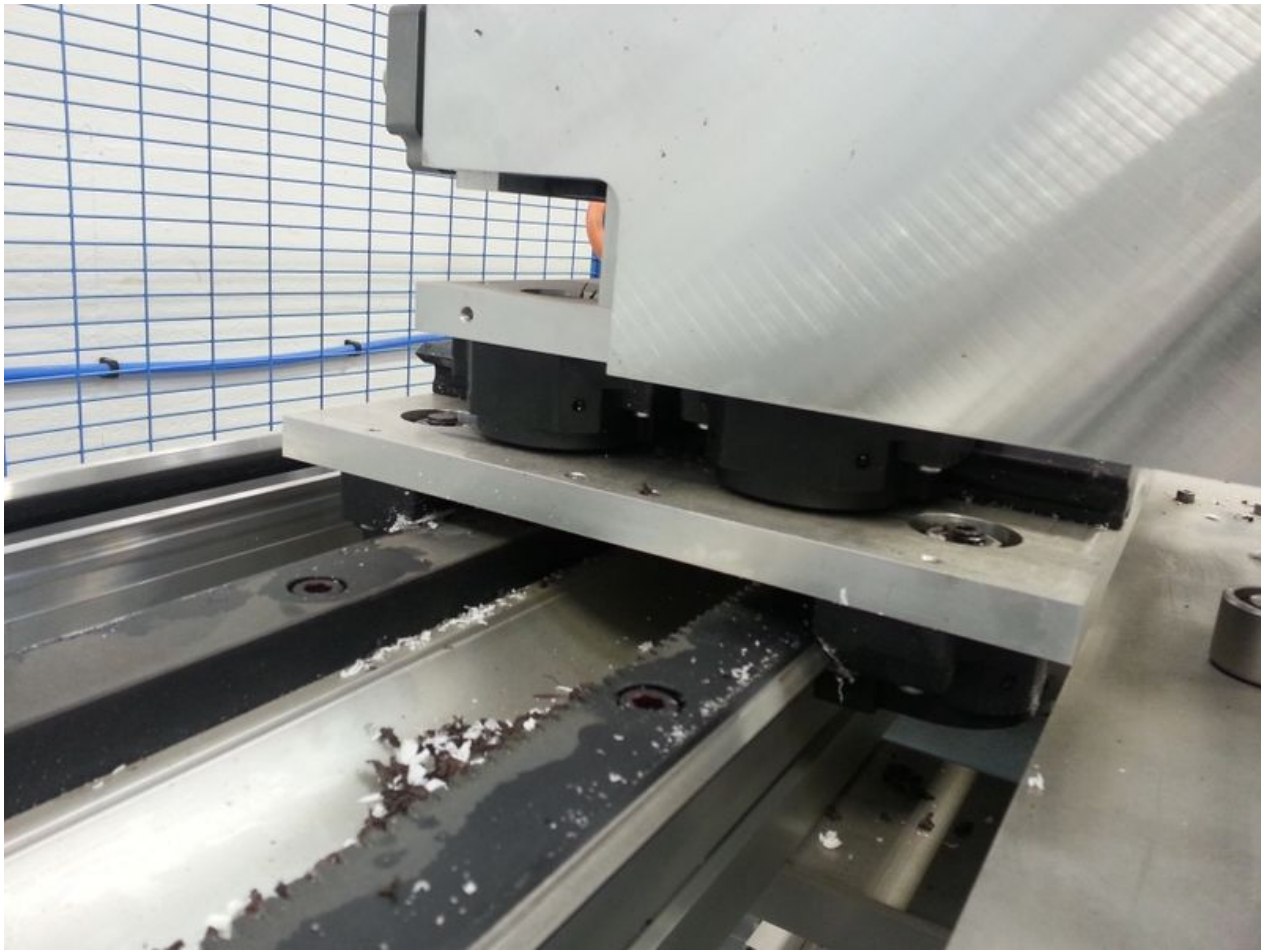

Fichier:Autoflow Maintenance - Infeed image6.jpeg



Autoflow_Maintenance_-_Infeed_image6

File history

Click on a date/time to view the file as it appeared at that time.

	Date/Time	Thumbnail	Dimensions	User	Comment
current	19:38, 22 January 2020		924 × 693 (158 KB)	Gareth Green (talk contribs)	Autoflow_Maintenance_-_Infeed_image6