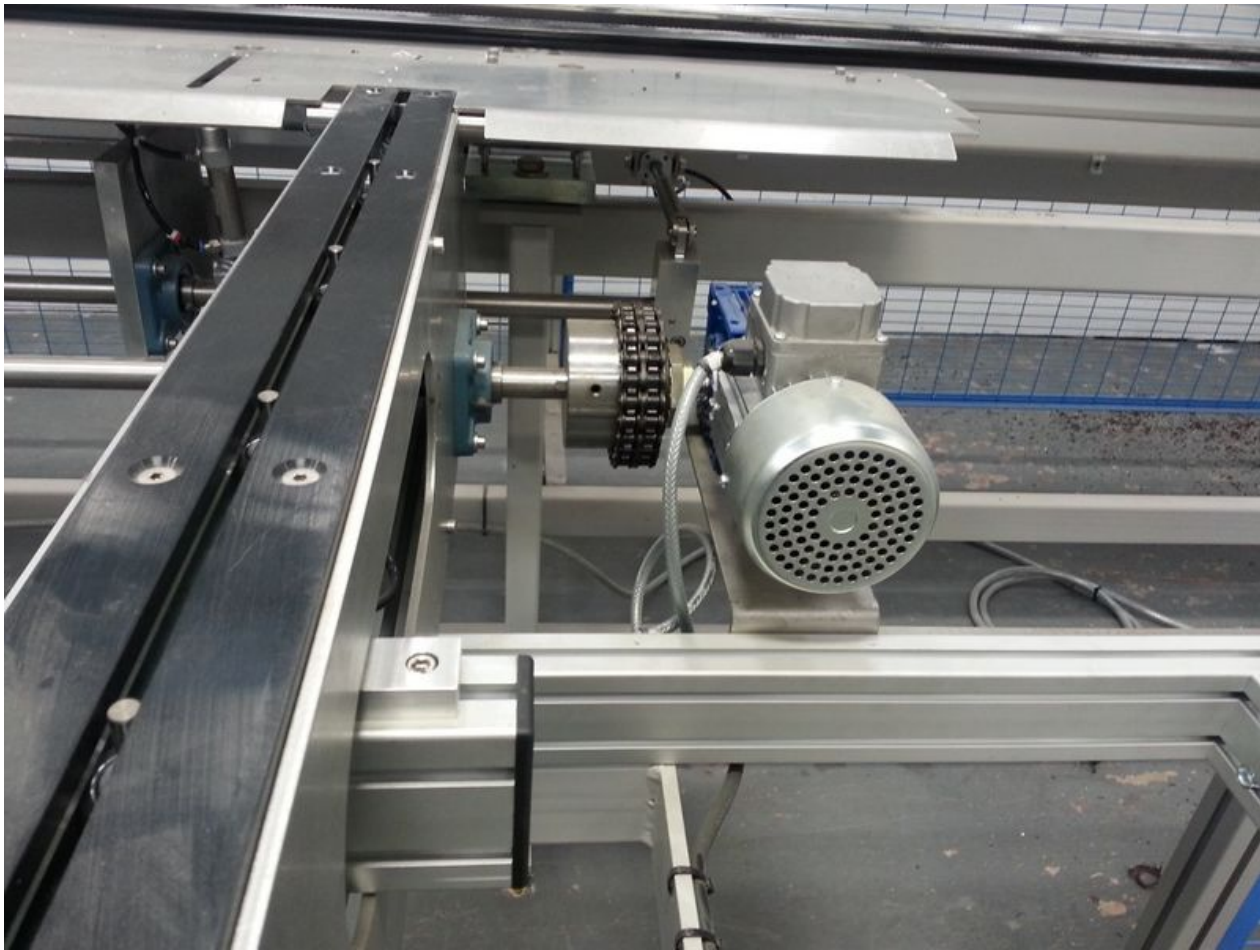

Fichier:Autoflow Maintenance - Infeed image5.jpeg



Autoflow_Maintenance_-_Infeed_image5

File history

Click on a date/time to view the file as it appeared at that time.

	Date/Time	Thumbnail	Dimensions	User	Comment
current	19:38, 22 January 2020		990 × 743 (206 KB)	Gareth Green (talk contribs)	Autoflow_Maintenance_-_Infeed_image5