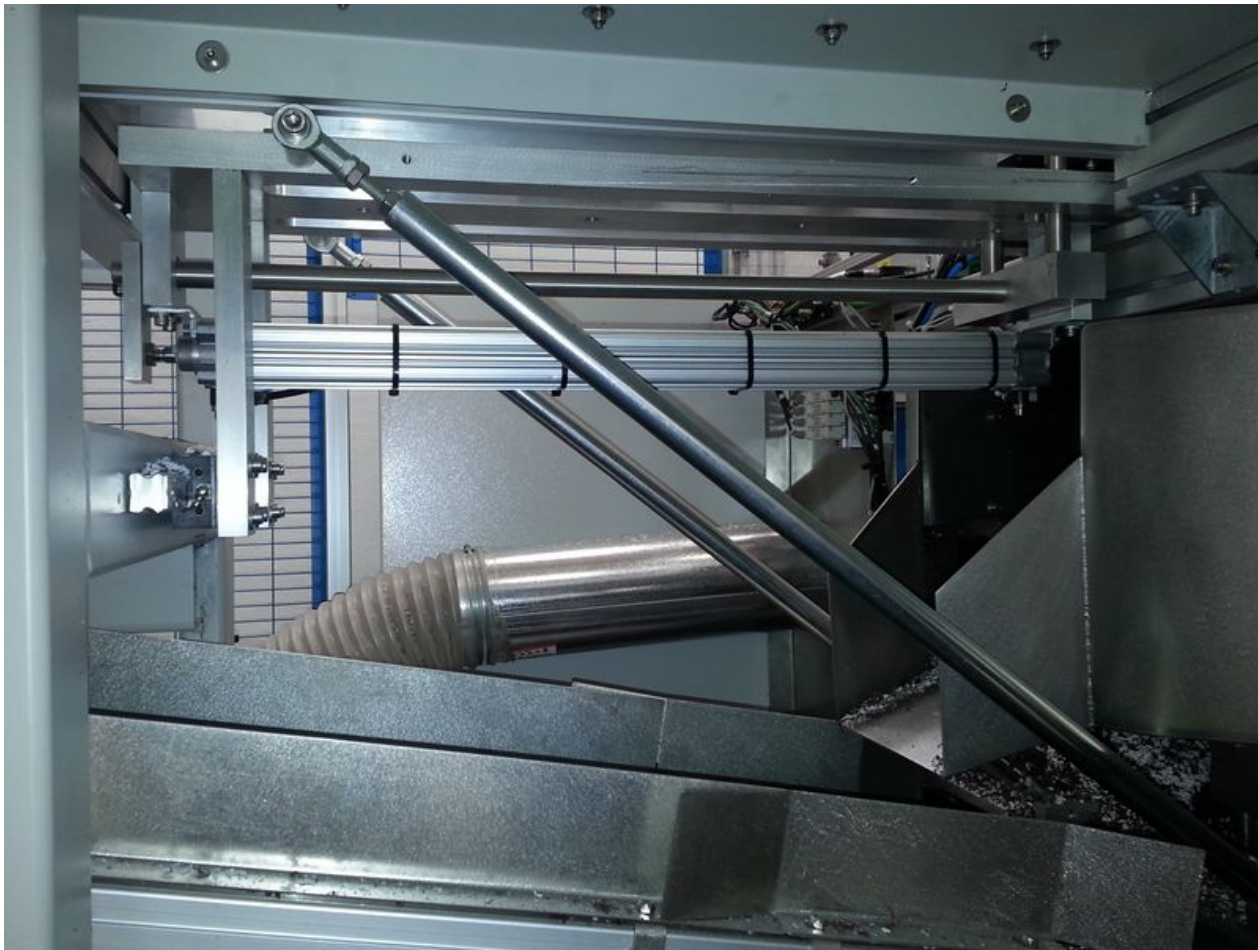

# Fichier:Autoflow Maintenance - Infeed image33.jpeg



Autoflow\_Maintenance\_-\_Infeed\_image33

## File history

Click on a date/time to view the file as it appeared at that time.

	Date/Time	Thumbnail	Dimensions	User	Comment
current	19:38, 22 January 2020		1,378 × 1,034 (409 KB)	Gareth Green (talk   contribs)	Autoflow_Maintenance_-_Infeed_image33