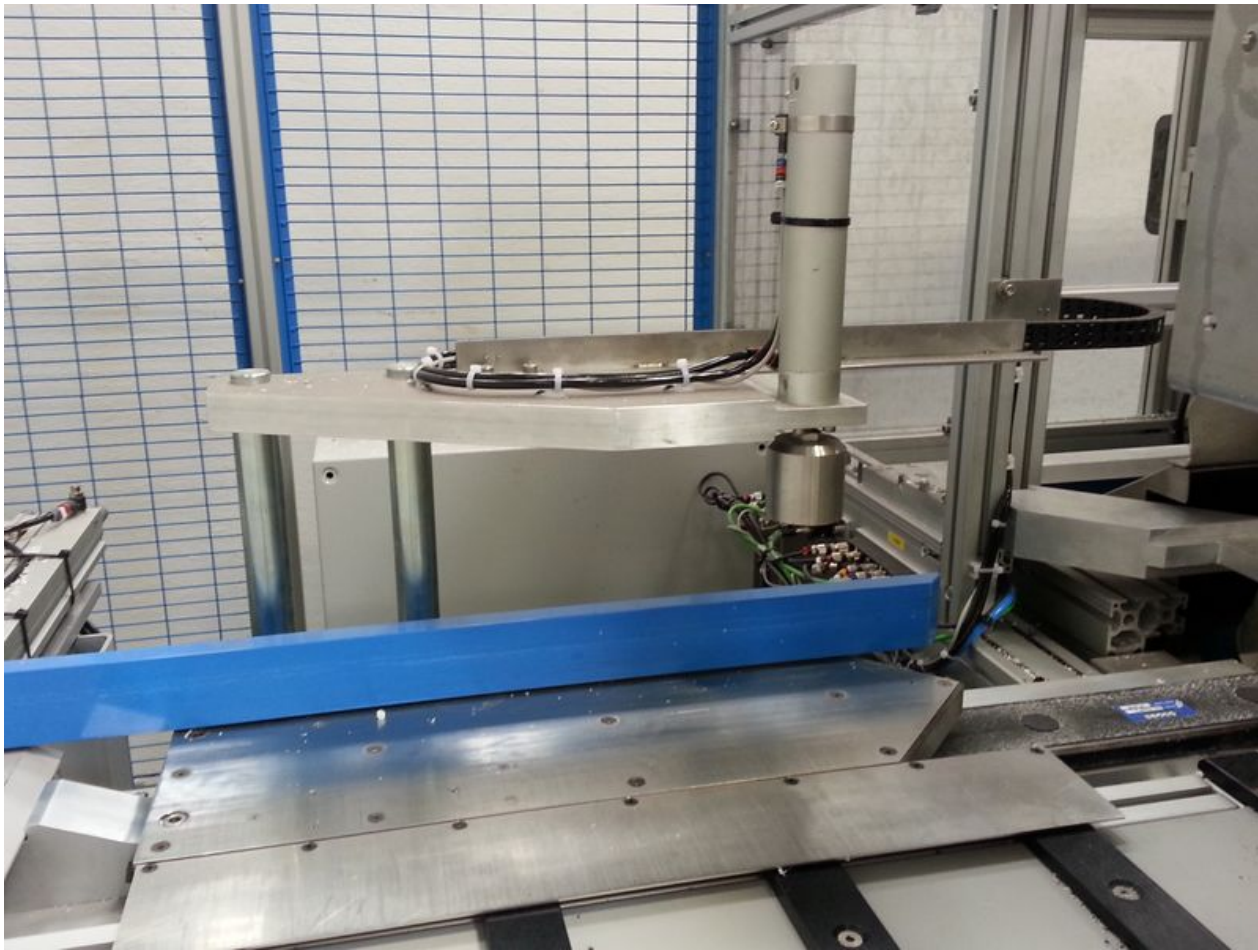

Fichier:Autoflow Maintenance - Infeed image32.jpeg



Autoflow_Maintenance_-_Infeed_image32

File history

Click on a date/time to view the file as it appeared at that time.

| | Date/Time | Thumbnail | Dimensions | User | Comment |
|---------|--|---|---------------------------|-----------------------------------|---------------------------------------|
| current | 19:38, 22 January 2020 |  | 1,378 × 1,034 (373 KB) | Gareth Green (talk contribs) | Autoflow_Maintenance_-_Infeed_image32 |