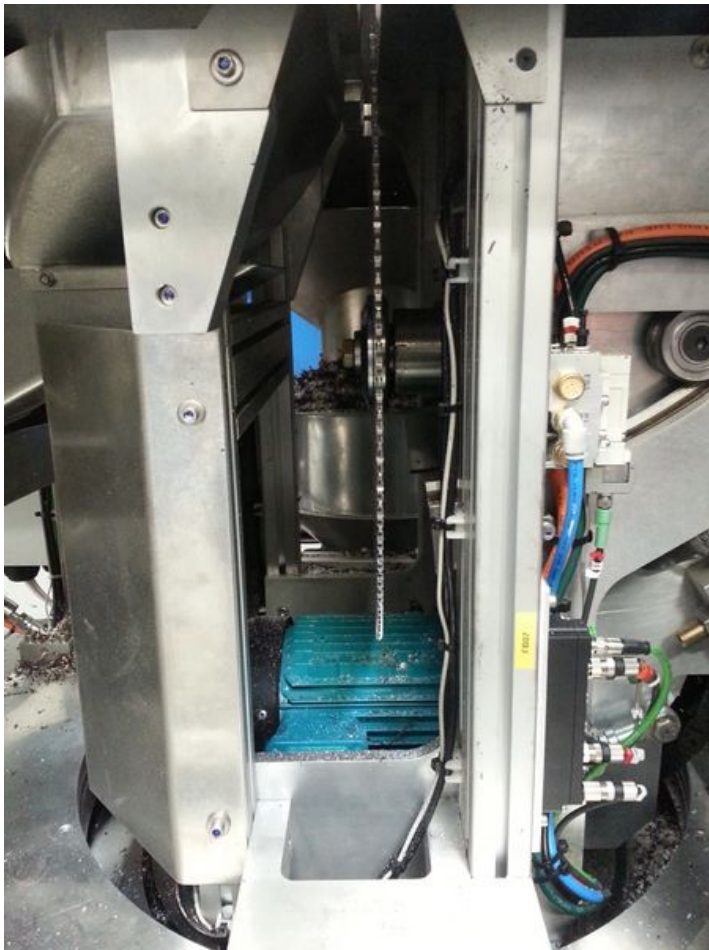

Fichier:Autoflow Maintenance - Infeed image24.jpeg



Autoflow_Maintenance_-_Infeed_image24

File history

Click on a date/time to view the file as it appeared at that time.

	Date/Time	Thumbnail	Dimensions	User	Comment
current	19:38, 22 January 2020		743 × 990 (229 KB)	Gareth Green (talk contribs)	Autoflow_Maintenance_-_Infeed_image24