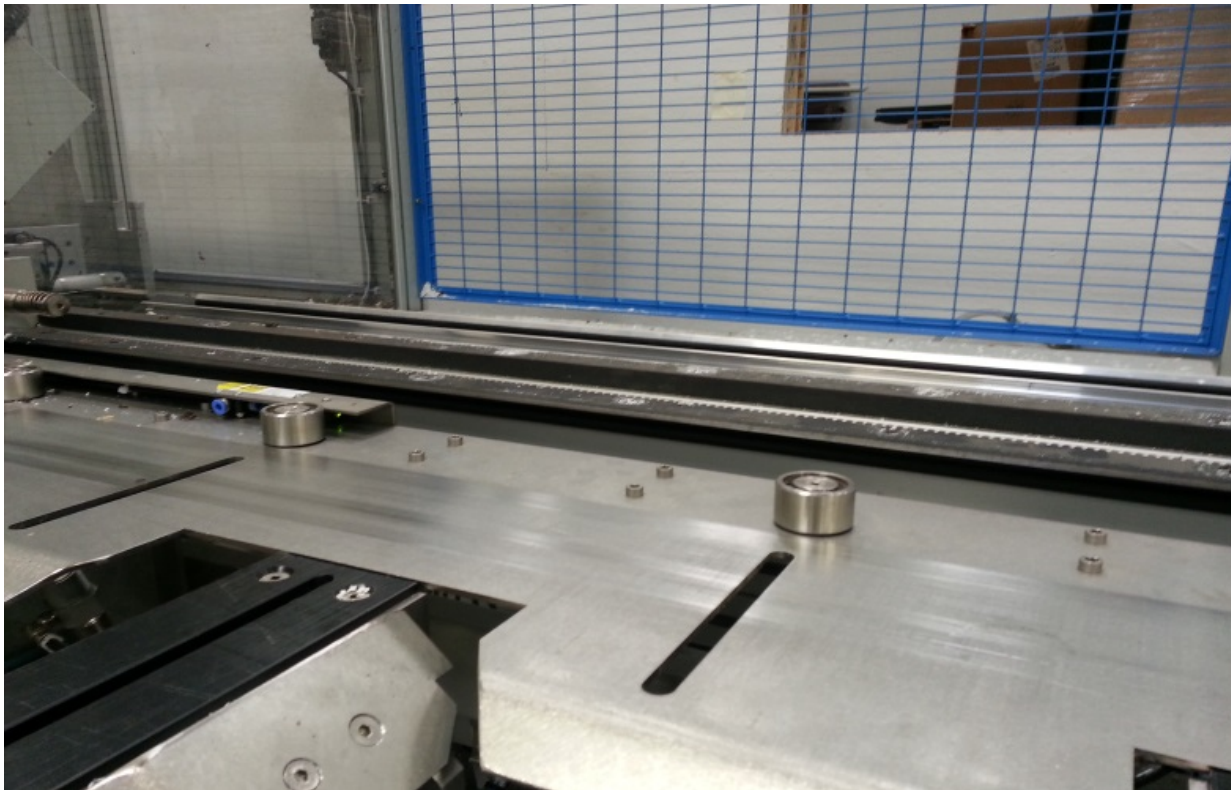

Fichier:Autoflow Maintenance - Infeed image1.jpeg

No higher resolution available.


Autoflow_Maintenance_-_Infeed_image1

File history

Click on a date/time to view the file as it appeared at that time.

	Date/Time	Thumbnail	Dimensions	User	Comment
current	19:38, 22 January 2020		783 × 499 (120 KB)	Gareth Green (talk contribs)	Autoflow_Maintenance_-_Infeed_image1