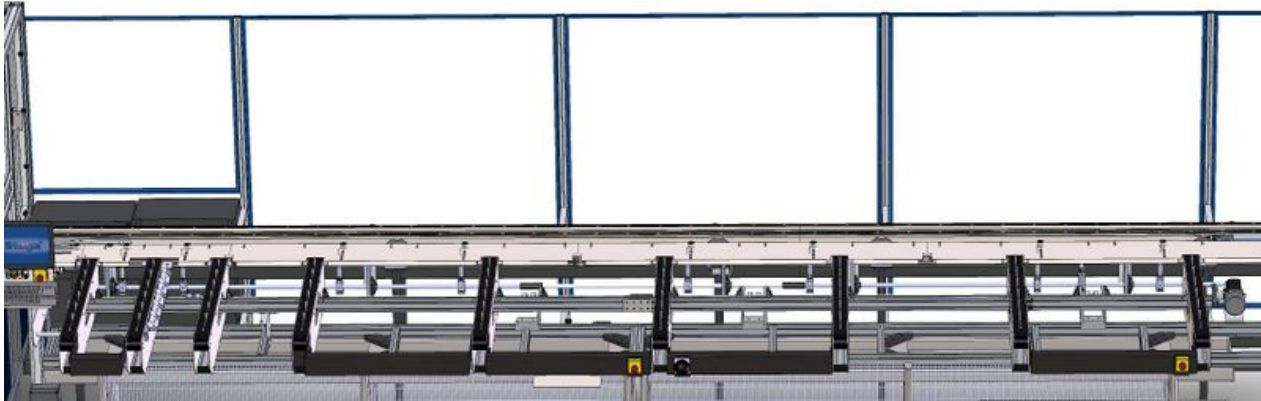

# Fichier:Autoflow Maintenance - Infeed Screenshot 2022-12-06 165911.jpg



Autoflow\_Maintenance\_-\_Infeed\_Screenshot\_2022-12-06\_165911

## File history

Click on a date/time to view the file as it appeared at that time.

	Date/Time	Thumbnail	Dimensions	User	Comment
current	18:59, 6 December 2022		3,480 × 1,171 (675 KB)	Gareth Green (talk   contribs)	Autoflow_Maintenance_-_Infeed_Screenshot_2022-12-06_165911