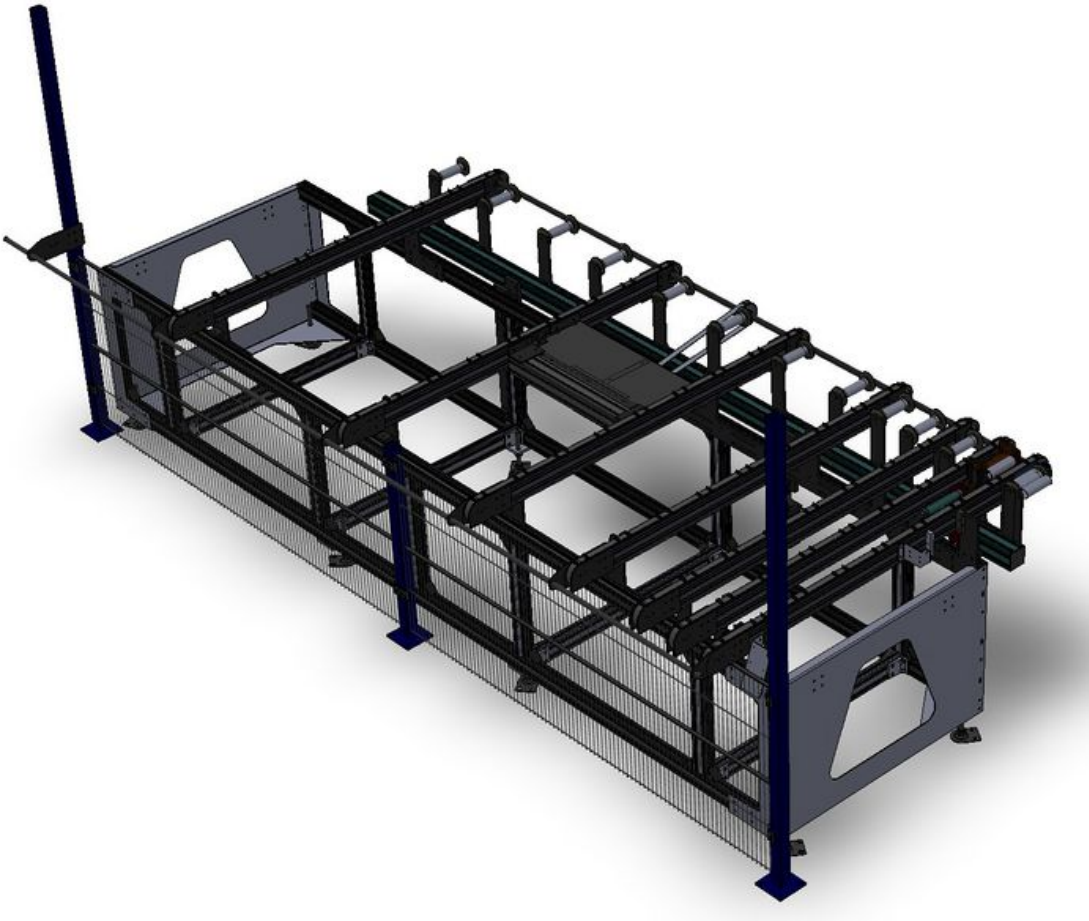

Fichier:Autoflow Lifting Plan Stuertz Outfeed.jpg

Autoflow_Lifting_Plan_Stuertz_Outfeed

File history

Click on a date/time to view the file as it appeared at that time.

	Date/Time	Thumbnail	Dimensions	User	Comment
current	17:08, 18 April 2023		1,308 × 1,054 (238 KB)	Gareth Green (talk contribs)	Autoflow_Lifting_Plan_Stuertz_Outfeed