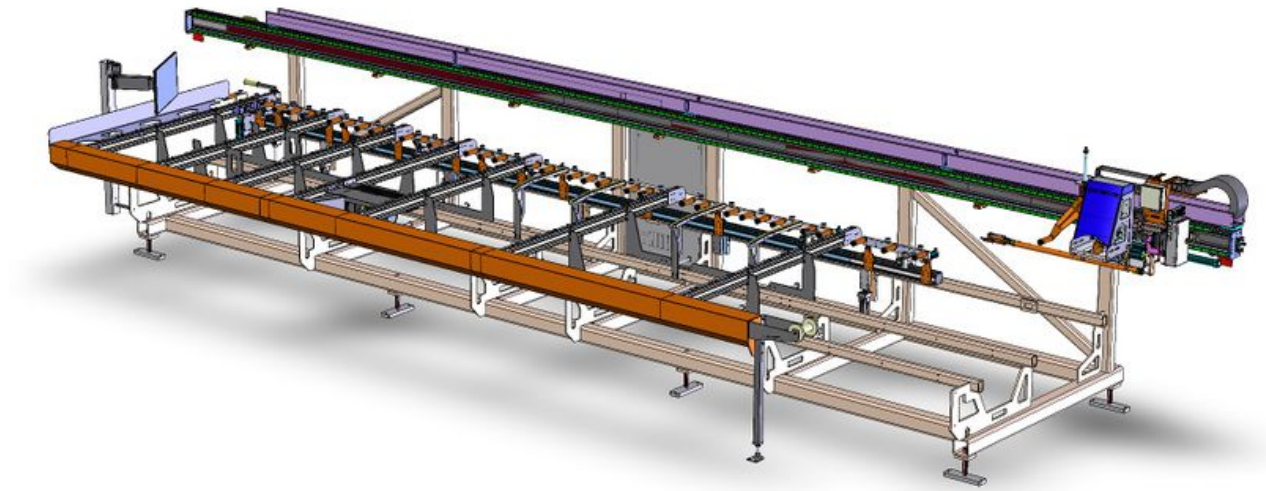

# Fichier:Autoflow Lifting Plan Stuertz Infeed.jpg



Autoflow\_Lifting\_Plan\_Stuertz\_Infeed

## File history

Click on a date/time to view the file as it appeared at that time.

	Date/Time	Thumbnail	Dimensions	User	Comment
current	17:08, 18 April 2023		1,963 × 936 (400 KB)	Gareth Green (talk   contribs)	Autoflow_Lifting_Plan_Stuertz_Infeed