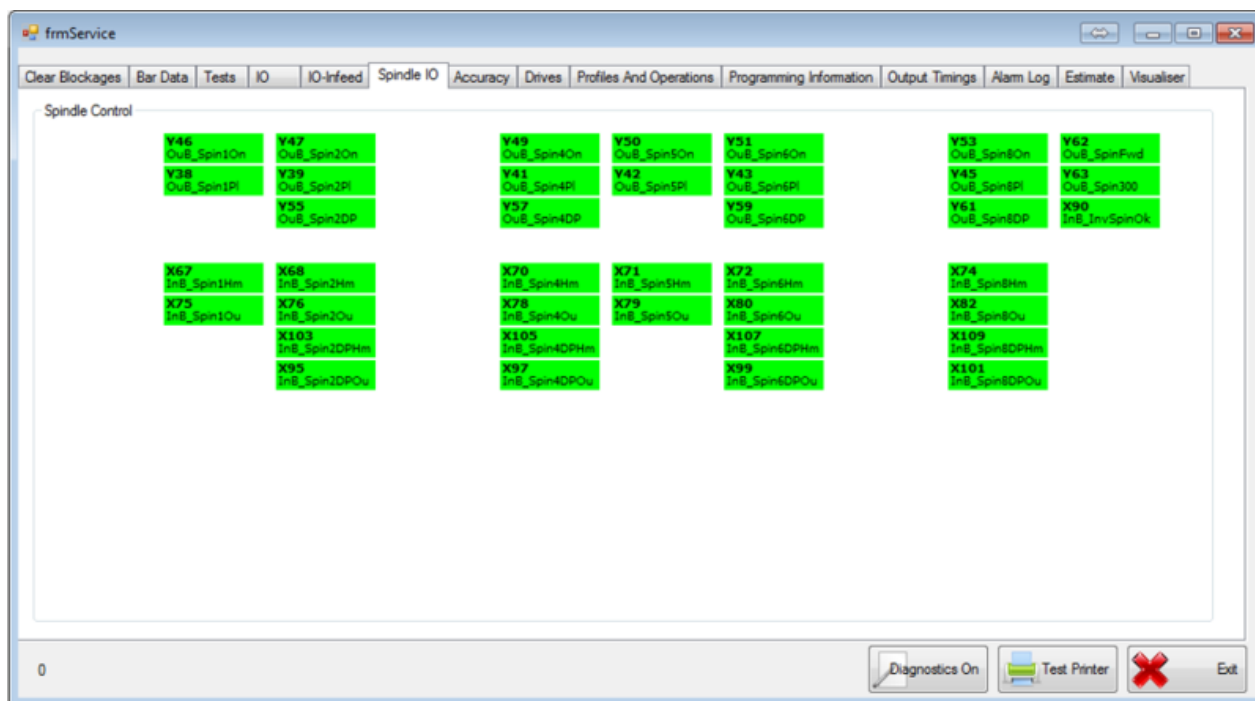

# Fichier:Autoflow IO Spindle Tab.png



## File history

Click on a date/time to view the file as it appeared at that time.

	Date/Time	Thumbnail	Dimensions	User	Comment
current	16:40, 25 January 2020		940 × 521 (94 KB)	Gareth Green (talk   contribs)	

## File usage

The following page links to this file:

Machine References and Naming - Autoflow

## Metadata

This file contains additional information, probably added from the digital camera or scanner used to create or digitize it. If the file has been modified from its original state, some details may not fully reflect the modified file.