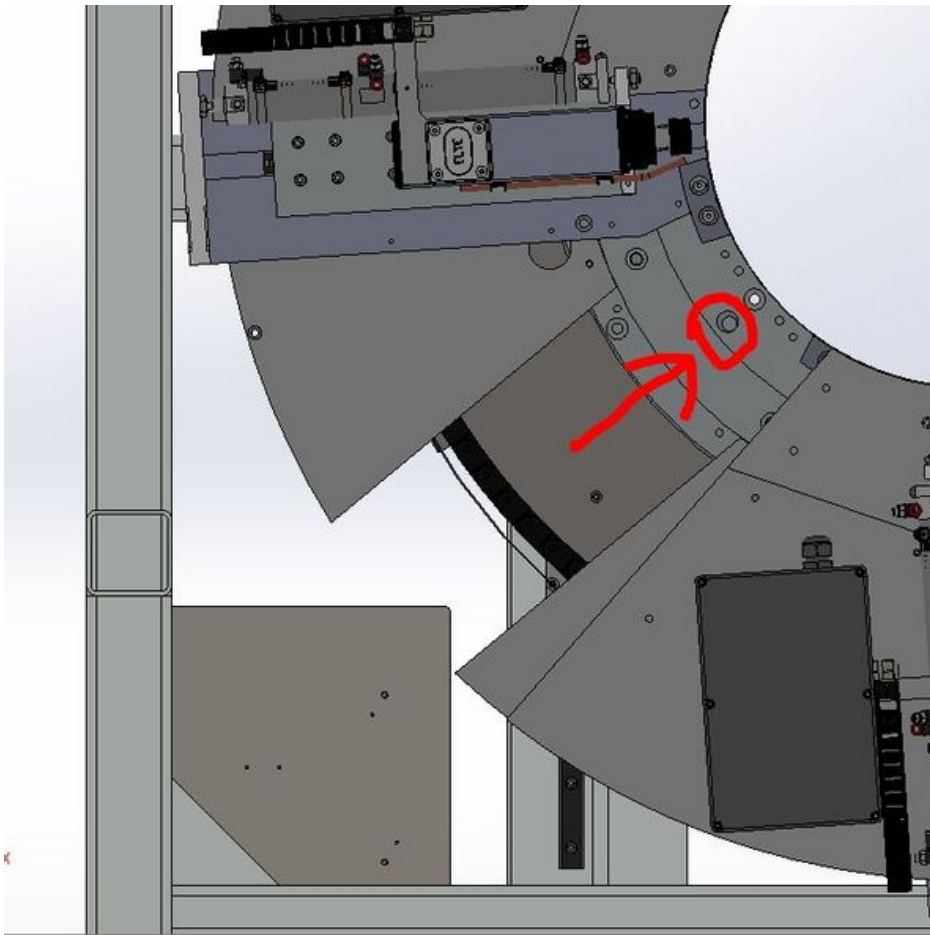

Fichier:Autoflow Hepco Slewing Ring - Journal Adjustment Capture3.JPG



Autoflow_Hepco_Slewing_Ring_-_Journal_Adjustment_Capture3

File history

Click on a date/time to view the file as it appeared at that time.

	Date/Time	Thumbnail	Dimensions	User	Comment
current	11:54, 2 August 2023		721 × 729 (66 KB)	Gareth Green (talk contribs)	Autoflow_Hepco_Slewing_Ring_-_Journal_Adjustment_Capture3