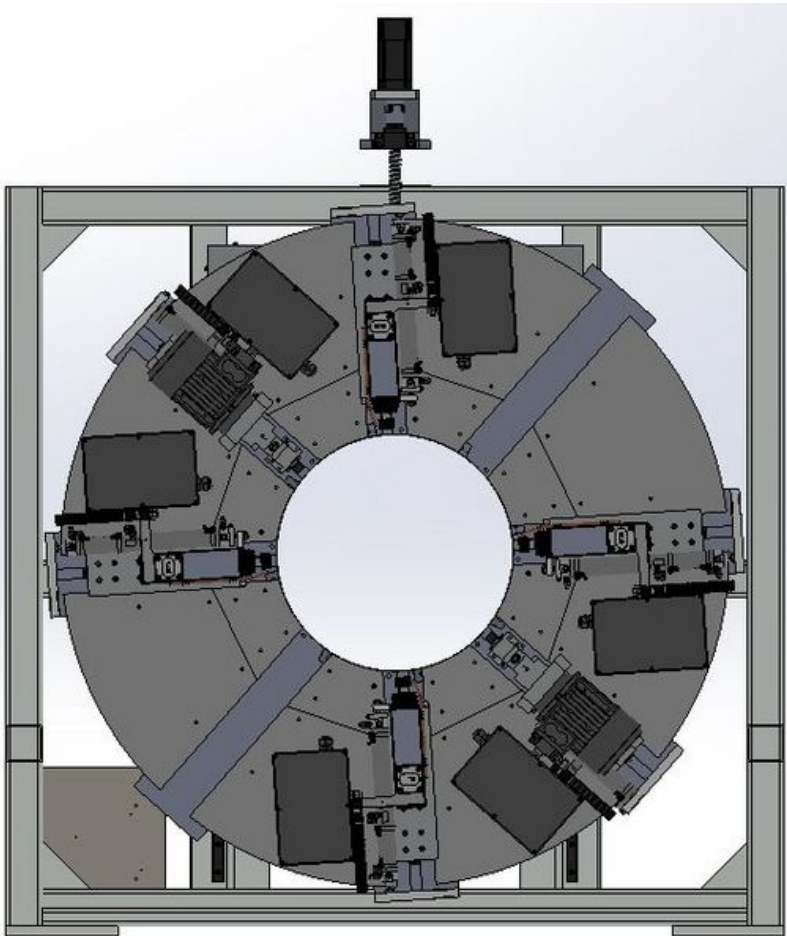

Fichier:Autoflow Hepco Slewing Ring - Journal Adjustment Capture.JPG



Autoflow_Hepco_Slewing_Ring_-_Journal_Adjustment_Capture

File history

Click on a date/time to view the file as it appeared at that time.

	Date/Time	Thumbnail	Dimensions	User	Comment
current	11:54, 2 August 2023		543 × 644 (65 KB)	Gareth Green (talk contribs)	Autoflow_Hepco_Slewing_Ring_-_Journal_Adjustment_Capture

You cannot overwrite this file.

File usage

The following page links to this file:

Autoflow Hepco Slewing Ring - Journal Adjustment

Metadata

This file contains additional information, probably added from the digital camera or scanner used to create or digitize it. If the file has been modified from its original state, some details may not fully reflect the modified file.