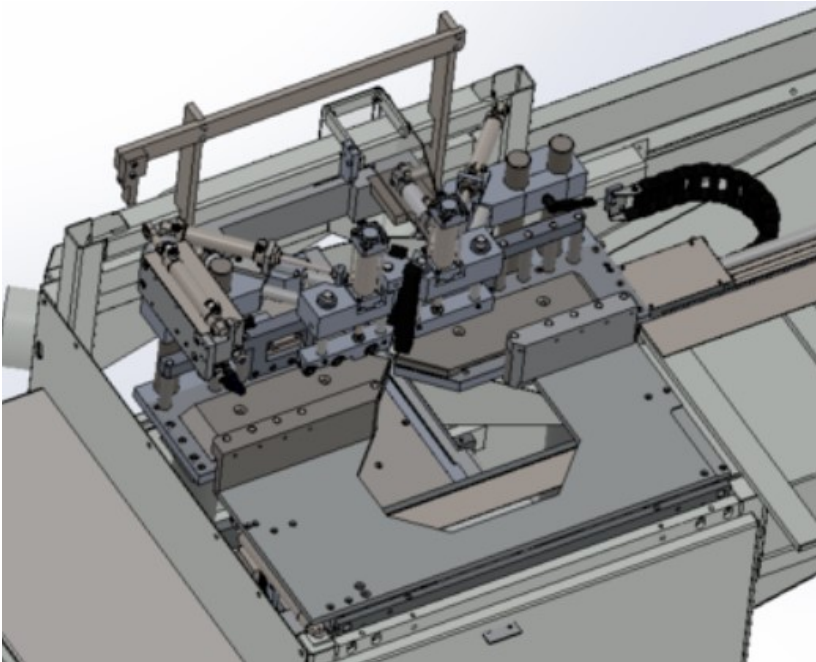

Fichier:Ancil Saw Setup Guidance Screenshot 2021-03-01 161923.jpg

No higher resolution available.


Ancil_Saw_Setup_Guidance_Screenshot_2021-03-01_161923

File history

Click on a date/time to view the file as it appeared at that time.

	Date/Time	Thumbnail	Dimensions	User	Comment
current	18:19, 1 March 2021		519 × 420 (51 KB)	Gareth Green (talk contribs)	Ancil_Saw_Setup_Guidance_Screenshot_2021-03-01_161923