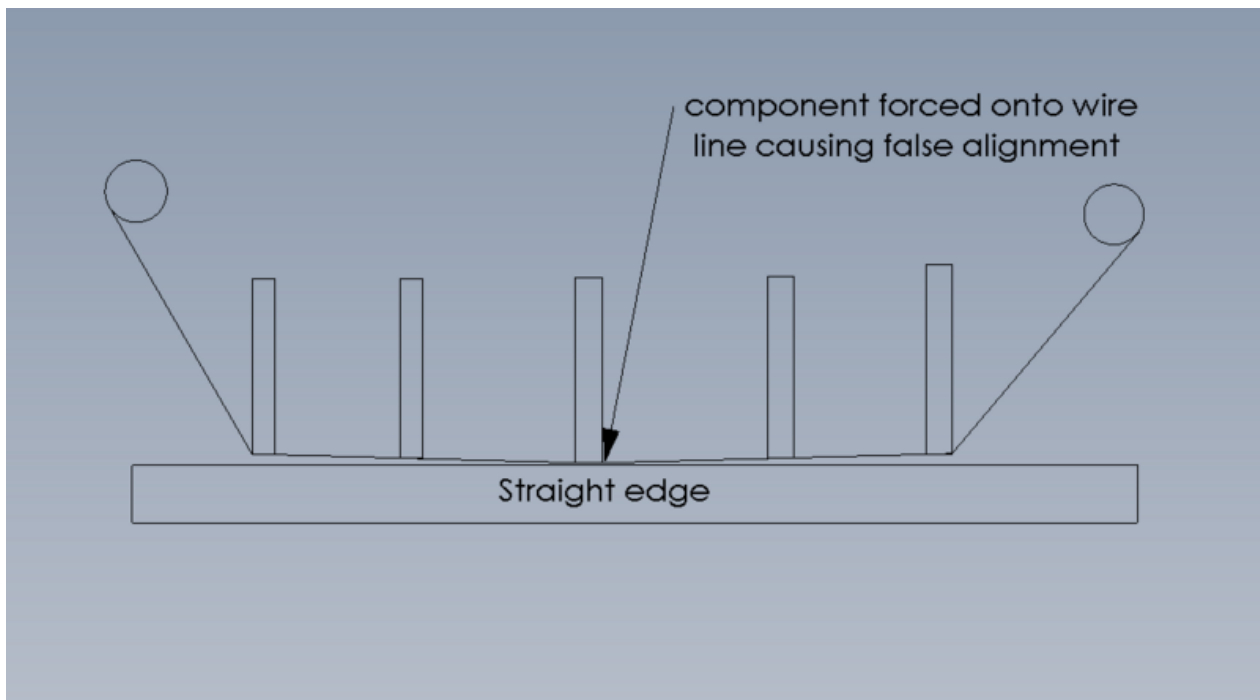

Fichier:Alignment guide using wire line Screenshot 2023-03-14 104025.png



Alignment_guide_using_wire_line_Screenshot_2023-03-14_104025

File history

Click on a date/time to view the file as it appeared at that time.

	Date/Time	Thumbnail	Dimensions	User	Comment
current	12:40, 14 March 2023		1,066 × 587 (12 KB)	Gareth Green (talk contribs)	Alignment_guide_using_wire_line_Screenshot_2023-03-14_104025

Horizontal resolution	37.79 dpc
Vertical resolution	37.79 dpc