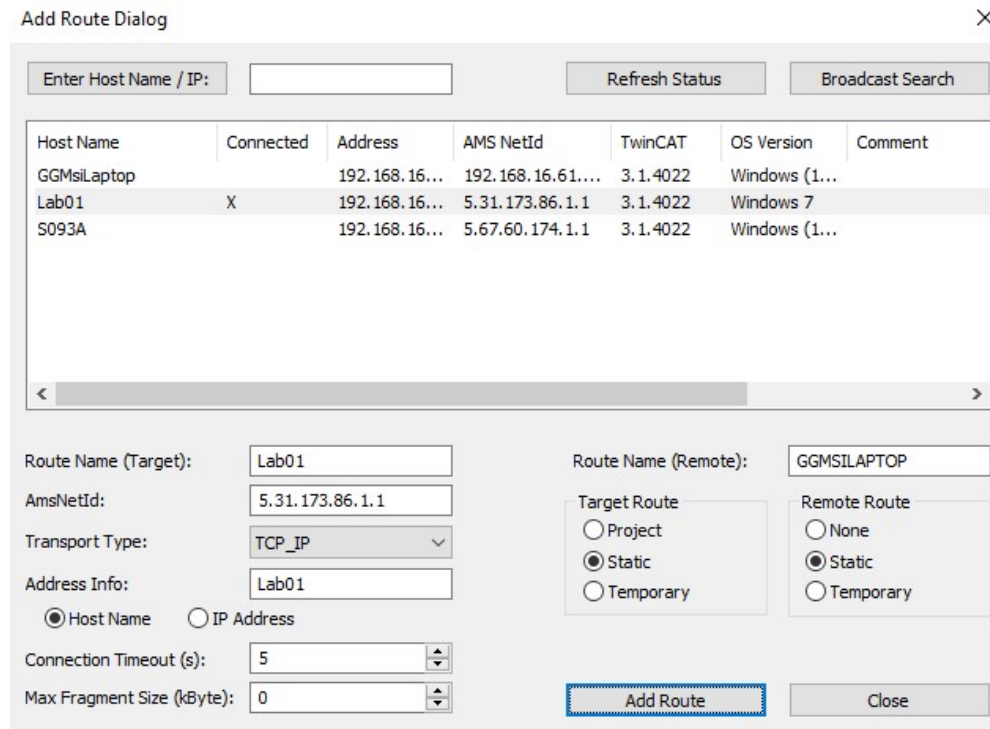

Fichier:Add Route Dialog 2.jpg

No higher resolution available.


File history

Click on a date/time to view the file as it appeared at that time.

	Date/Time	Thumbnail	Dimensions	User	Comment
current	13:16, 24 February 2020		631 × 469 (60 KB)	Gareth Green (talk contribs)	

You cannot overwrite this file.

File usage

The following page links to this file: