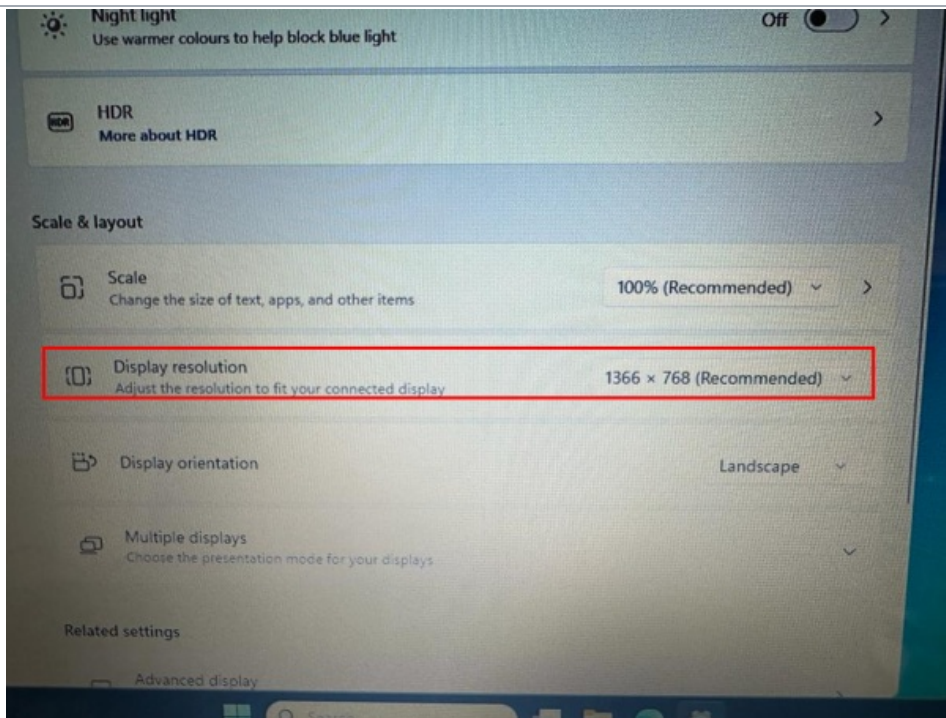

Correcting Screen Display Issues

How to overcome common screen issues on Stuga Machines

Contents

Elo Widescreen 17" Monitor

Resolution appears blurred or incorrect

Comments

Elo Widescreen 17" Monitor

Resolution appears blurred or incorrect

- Intermittent issue where the screen resolution looks wrong
- Can be cleared by rebooting whole machine
- Simpler methods:

Click the Auto adjust button to reset the monitor

Method 1

Method 2

Reset the Display resolution in Windows settings