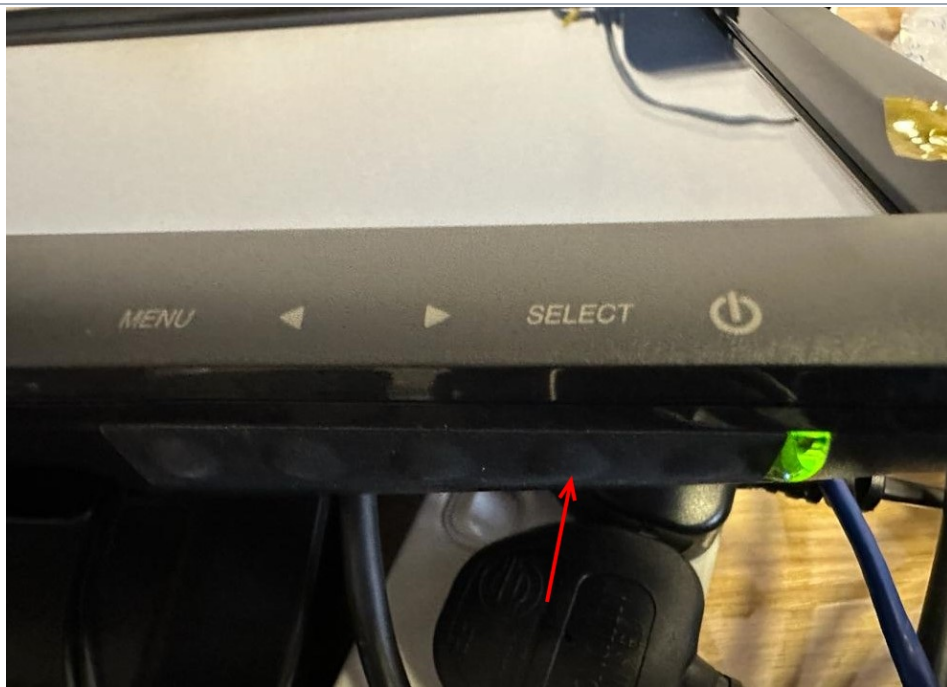

Correcting Screen Display Issues

How to overcome common screen issues on Stuga Machines

Contents

Elo Widescreen 17" Monitor

Resolution appears blurred or incorrect

Comments

Elo Widescreen 17" Monitor

Resolution appears blurred or incorrect

- Intermittent issue where the screen resolution looks wrong
- Can be cleared by rebooting whole machine
- Simpler methods:

Click the Auto adjust button to reset the monitor

Method 1

Method 2

Reset the Display resolution in Windows settings