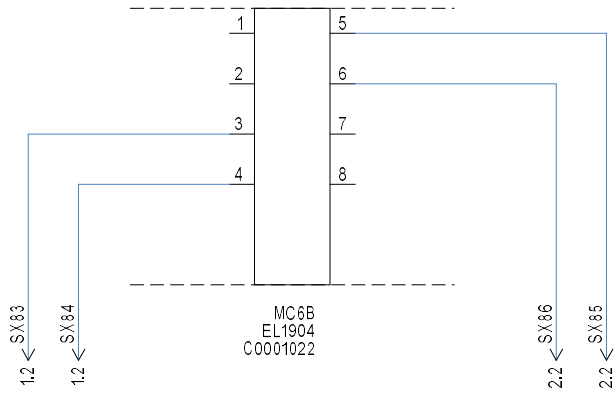

Rev:

Total sheets:
3

Sheet:

2

Next sheet:

3

CURRENT MACHINE WIRING

MACHINE WIRING AFTER CHANGES

PANEL WIRING CHANGES

Project
R0019167

Date:
25/08/2023

Init:
BCB

Rev:

Total sheets:
3

Sheet:
3

Next sheet: