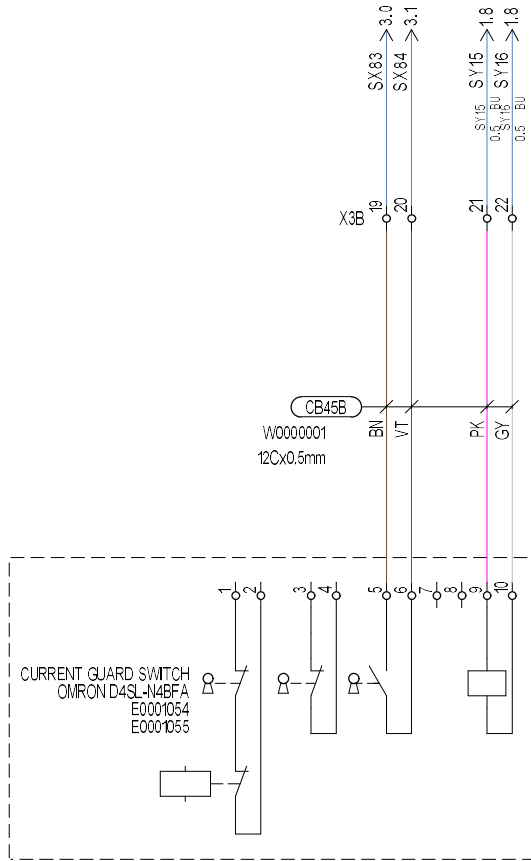

CURRENT MACHINE WIRING

MACHINE WIRING AFTER CHANGES

FRONT GUARD SWITCH WIRING CHANGES

Project
R0C19167

Date:
25/08/2023

Init:
BCB

Rev:

Total sheets:
3

Sheet:
1

Next sheet:
2

CURRENT MACHINE WIRING

MACHINE WIRING AFTER CHANGES

REAR GUARD SWITCH WIRING CHANGES

Project
R0019167

Date:
25/08/2023

Init:
BCB

Rev:

Total sheets:
3

Sheet:

2

Next sheet:

3

CURRENT MACHINE WIRING

MACHINE WIRING AFTER CHANGES

PANEL WIRING CHANGES

Project
R0019167

Date:
25/08/2023

Init:
BCB

Rev:

Total sheets:
3

Sheet:
3

Next sheet: