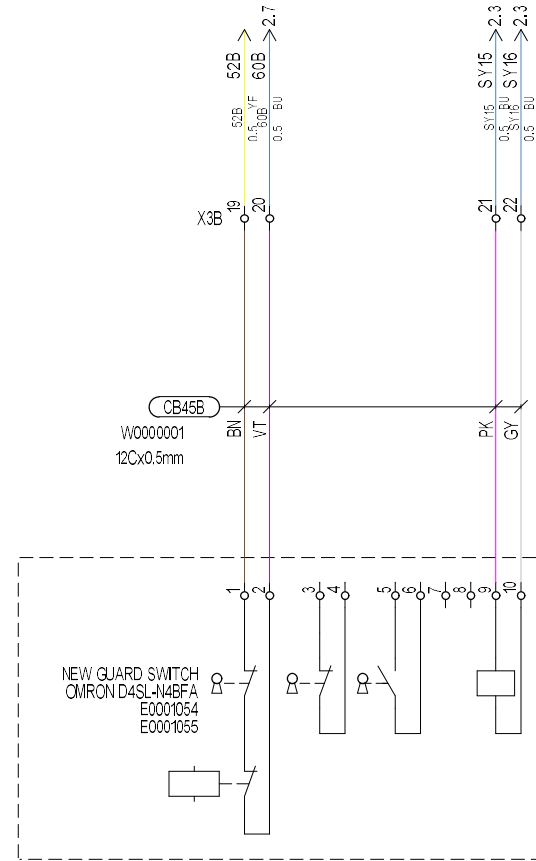

CURRENT MACHINE WIRING

MACHINE WIRING AFTER CHANGES

FRONT GUARD SWITCH WIRING CHANGES

Project
R0C19167

Date:
25/08/2023

Init:
BCB

Rev:

Total sheets:
3

Sheet:
1

Next sheet:
2

CURRENT MACHINE WIRING

MACHINE WIRING AFTER CHANGES

REAR GUARD SWITCH WIRING CHANGES

Project
R0019167

Date:
25/08/2023

Init:
BCB

Rev:

Total sheets:
3

Sheet:

2

Next sheet:

3

CURRENT MACHINE WIRING

MACHINE WIRING AFTER CHANGES

PANEL WIRING CHANGES

Project
R0019167

Date:
25/08/2023

Init:
BCB

Rev:

Total sheets:
3

Sheet:
3

Next sheet: