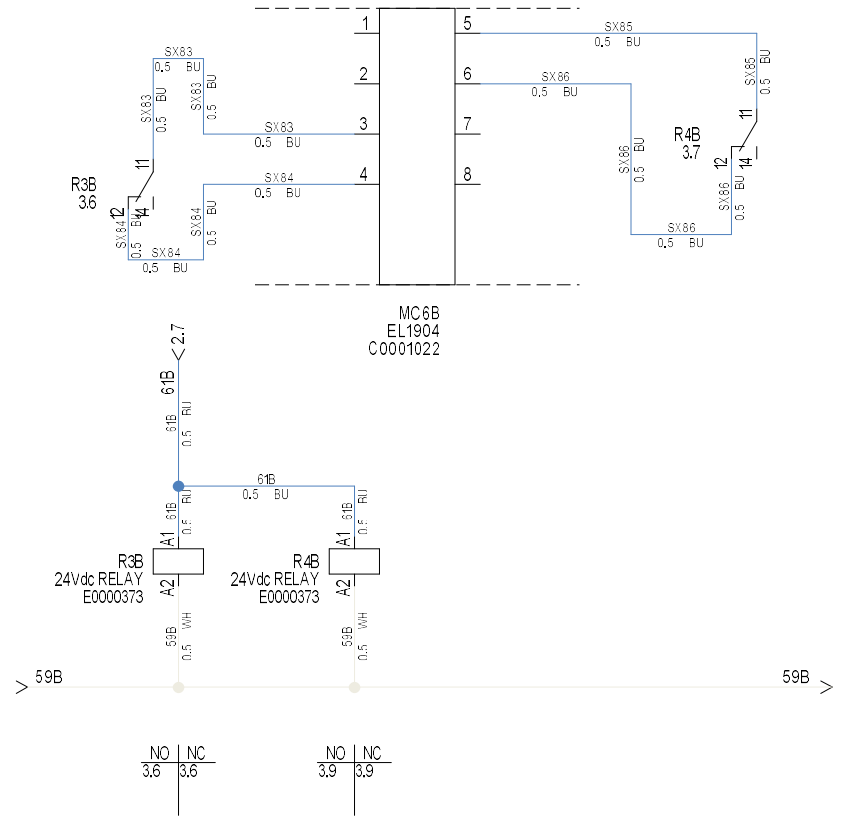

CURRENT MACHINE WIRING

MACHINE WIRING AFTER CHANGES

FRONT GUARD SWITCH WIRING CHANGES

Project
R0C19167

Date:
25/08/2023

Init:
BCB

Rev:

Total sheets:
3

Sheet:
1

Next sheet:
2

CURRENT MACHINE WIRING

MACHINE WIRING AFTER CHANGES

REAR GUARD SWITCH WIRING CHANGES

Project
R0019167

Date:
25/08/2023

Init:
BCB

Rev:

Total sheets:
3

Sheet:

2

Next sheet:

3

CURRENT MACHINE WIRING

MACHINE WIRING AFTER CHANGES

PANEL WIRING CHANGES

Project
R0019167

Date:
25/08/2023

Init:
BCB

Rev:

Total sheets:
3

Sheet:
3

Next sheet: