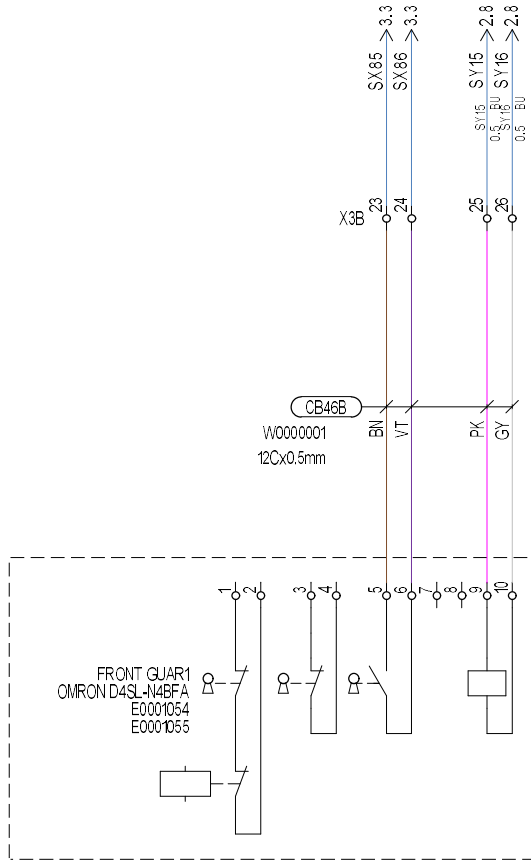

CURRENT MACHINE WIRING

MACHINE WIRING AFTER CHANGES

FRONT GUARD SWITCH WIRING CHANGES

Project
R0C19167

Date:
25/08/2023

Init:
BCB

Rev:

Total sheets:
3

Sheet:
1

Next sheet:
2

CURRENT MACHINE WIRING

MACHINE WIRING AFTER CHANGES

REAR GUARD SWITCH WIRING CHANGES

Project
R0019167

Date:
25/08/2023

Init:
BCB

Rev:

Total sheets:
3

Sheet:

2

Next sheet:

3

CURRENT MACHINE WIRING

MACHINE WIRING AFTER CHANGES

PANEL WIRING CHANGES

Project
R0019167

Date:
25/08/2023

Init:
BCB

Rev:

Total sheets:
3

Sheet:
3

Next sheet: