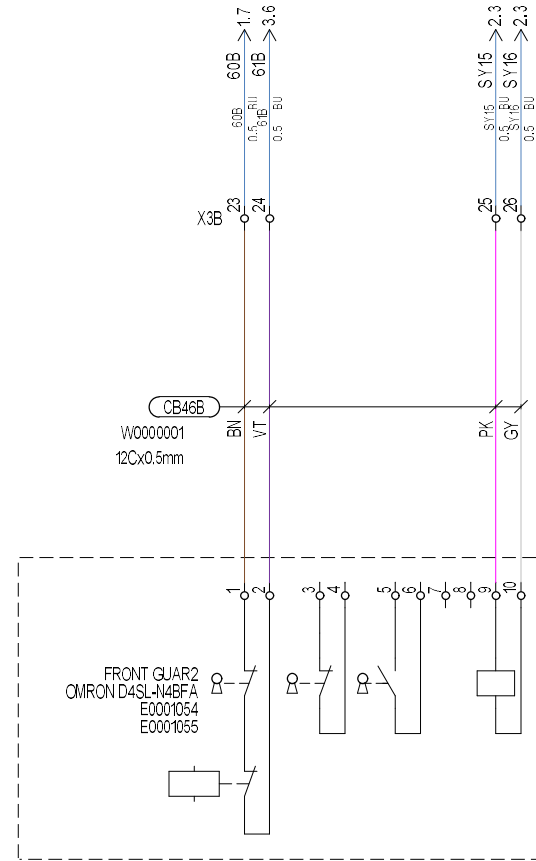

CURRENT MACHINE WIRING

MACHINE WIRING AFTER CHANGES

FRONT GUARD SWITCH WIRING CHANGES

Project
R0C19167

Date:
25/08/2023

Init:
BCB

Rev:

Total sheets:
3

Sheet:
1

Next sheet:
2

CURRENT MACHINE WIRING

MACHINE WIRING AFTER CHANGES

REAR GUARD SWITCH WIRING CHANGES

Project
R0019167

Date:
25/08/2023

Init:
BCB

Rev:

Total sheets:
3

Sheet:

2

Next sheet:

3

CURRENT MACHINE WIRING

MACHINE WIRING AFTER CHANGES

PANEL WIRING CHANGES

Project
R0019167

Date:
25/08/2023

Init:
BCB

Rev:

Total sheets:
3

Sheet:
3

Next sheet: